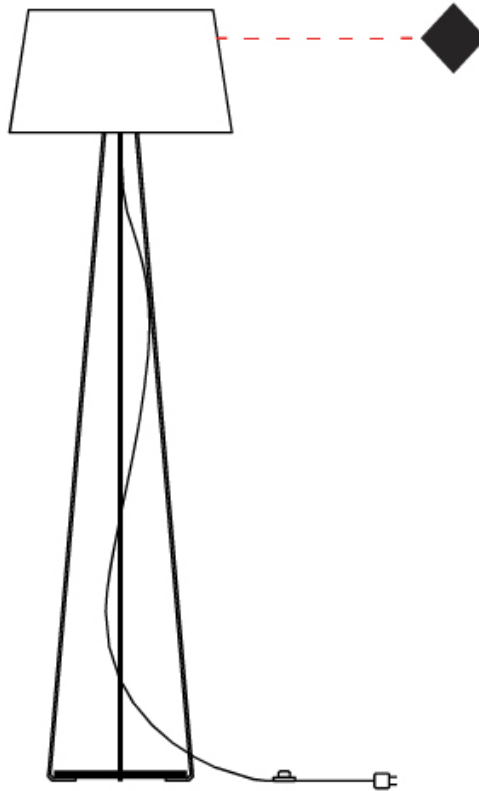

DRUM PORTABLE

D114009-

PROJECT _____

TYPE _____

SPECIFIER _____

QUANTITY _____

DATE _____

D