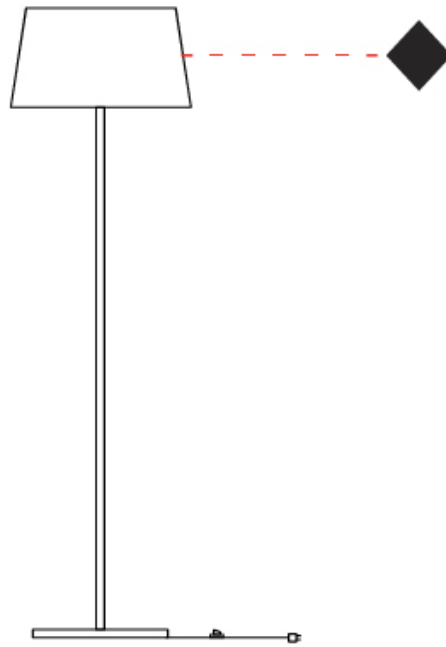

DRUM PORTABLE

D114011-

PROJECT

TYPE

SPECIFIER

QUANTITY

DATE