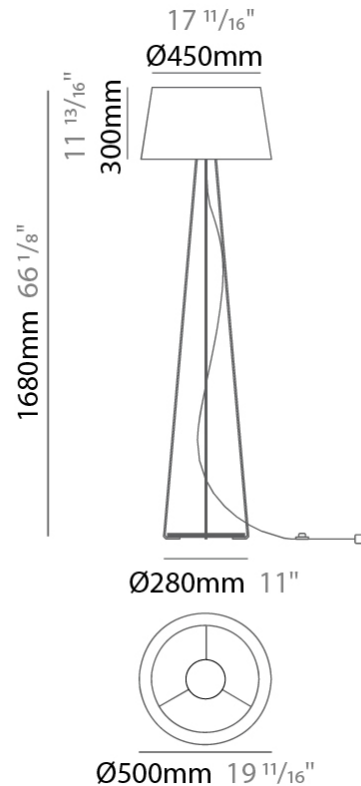

DRUM PORTABLE

D114009-

base number   Finish
Options

1. To build a product code in our configurator select the specify button on the base model # product page
2. To build a manual product code on this datasheet choose from the options listed below in blue font and add the suffix to the base model #

GENERAL

Series: Drum
Brand: Ole
Division: Design
Mounting Type: Portable
Mounting Location: Floor
Subcategory: Ambient

PHYSICAL

Shape: Drum
Diameter (mm): 500
Diameter (in): 19 11/16
Height (mm): 1680
Height (in): 66 1/8
Light Distribution: Direct / Indirect
Weight (kg): 6
Weight (lbs): 13.2
Diffuser: Cord Shade - Beige / Black / Blue / Brown / Dark Green / Green / Gray / Lithium / Maroon / Marsala / Red / Silver / Stone / White
Fixture Finish: [GWT](#)
Fixture Material: Fabric Cord / Metal

ELECTRICAL

Number of Lamps: 1
Lamp Type: LED Retrofit
Lamp Shape: A19
Bulb Included: Bulb Not Included
Max. Wattage Per Lamp (W): 15
Lamp Base: E26
Input Voltage (V): 120
Upon Request: 277Vac / GU24

LED

OPTICAL

RATINGS AND CERTIFICATIONS

Certified By: Certified for North American Standards
IP rating: IP20

PROJECT	_____
TYPE	_____
SPECIFIER	_____
QUANTITY	_____
DATE	_____