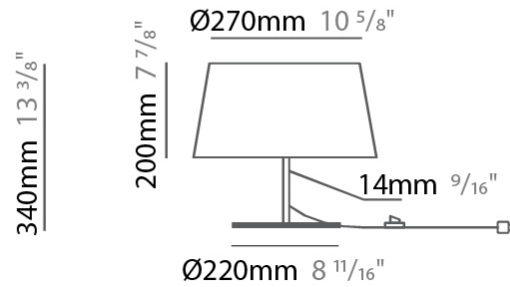

DRUM PORTABLE

D114010-

base number _____
Finish _____
Options _____

1. To build a product code in our configurator select the specify button on the base model # product page
2. To build a manual product code on this datasheet choose from the options listed below in blue font and add the suffix to the base model #

GENERAL

Series: Drum _____
Brand: Ole _____
Division: Design _____
Mounting Type: Portable _____
Mounting Location: Table _____
Subcategory: Ambient _____

PHYSICAL

Shape: Drum _____
Diameter (mm): 300 _____
Diameter (in): 11 ¹³/₁₆ _____
Height (mm): 340 _____
Height (in): 13 ³/₈ _____
Light Distribution: Direct / Indirect _____
Weight (kg): 1.7 _____
Weight (lbs): 3.7 _____
Diffuser: Cord Shade - Beige / Black / Blue / Brown / Dark Green / Green / Gray / Lithium / Maroon / Marsala / Red / Silver / Stone / White _____
Fixture Finish: GWT _____
Fixture Material: Fabric Cord / Metal _____

ELECTRICAL

Number of Lamps: 1 _____
Lamp Type: LED Retrofit _____
Lamp Shape: A19 _____
Bulb Included: Bulb Not Included _____
Max. Wattage Per Lamp (W): 15 _____
Lamp Base: E26 _____
Input Voltage (V): 120 _____
Upon Request: 277Vac / GU24 _____

LED

OPTICAL

RATINGS AND CERTIFICATIONS

Certified By: Certified for North American Standards _____
IP rating: IP20 _____

Ø300mm 11 ¹³/₁₆"