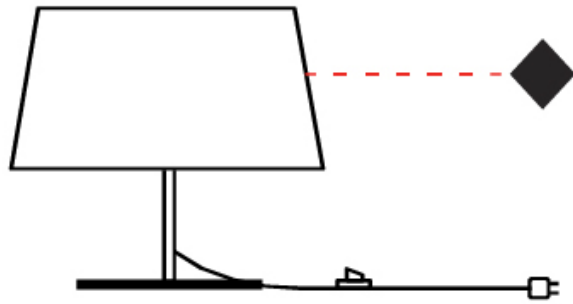

DRUM PORTABLE

D114010-

PROJECT _____

TYPE _____

SPECIFIER _____

QUANTITY _____

DATE _____